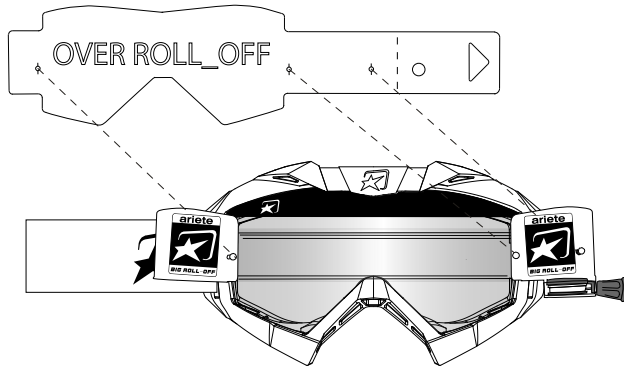

IT Kit 3 pacchetti, 6 Tear-offs/pacchetto. Lenti a strappo specifiche da applicare sul Roll-off.

UK Kit 3 stacks, 6 Tear-offs/stack. Specific tear-offs to place on the Roll-off system.

FR Kit 3 paquets, 6 tear-offs/ paquet. Verres lentilles amovibles standard à appliquer sur Roll-off.